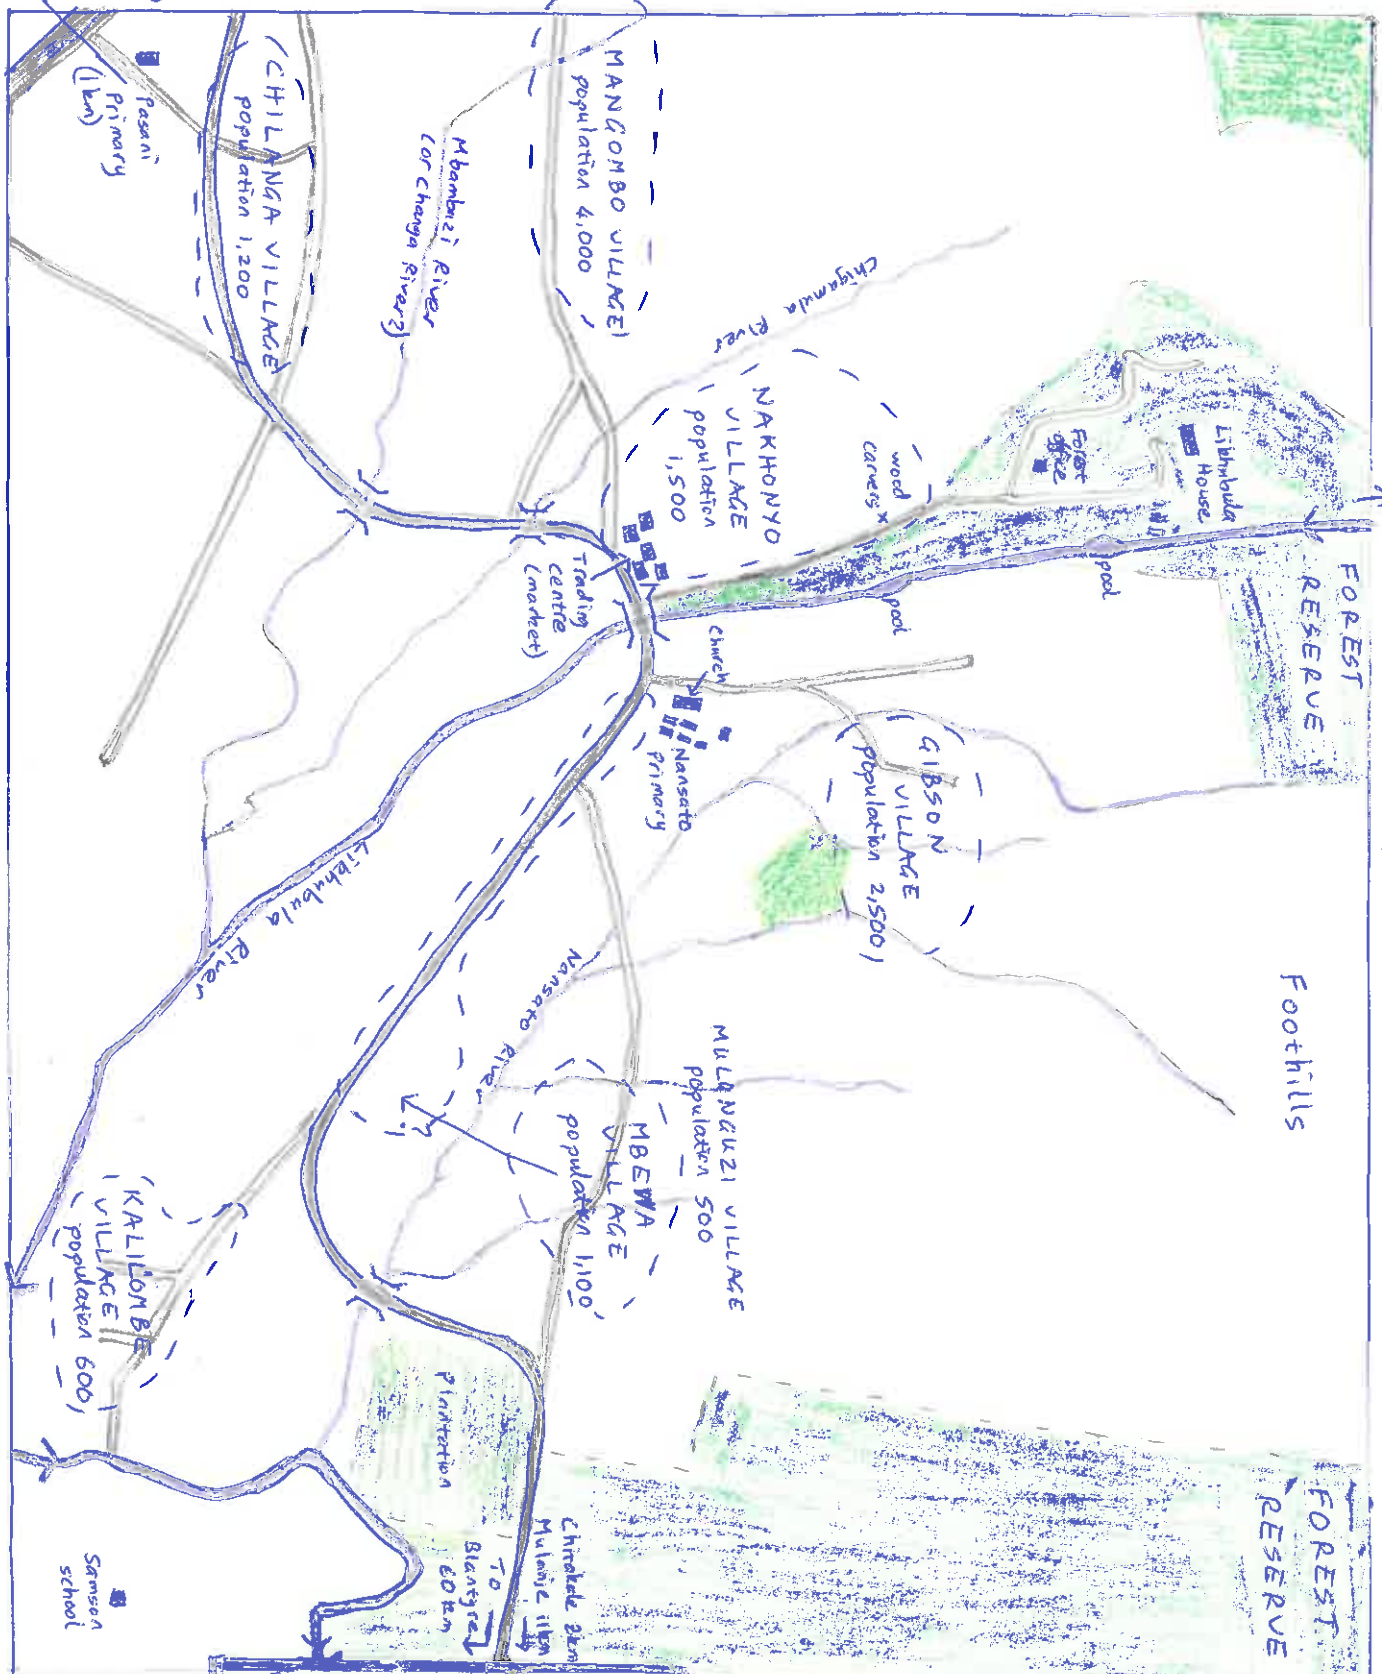

MULANJE MOUNTAIN MASSIF

North

LIKHUBULA VILLAGES

- main track
- track
- river/stream
- forest
- villages (approximate)
- bridge

based on information provided by Giff Tubock (bursar) and Google Earth
Neil Kitching, 2016

500m 1000m